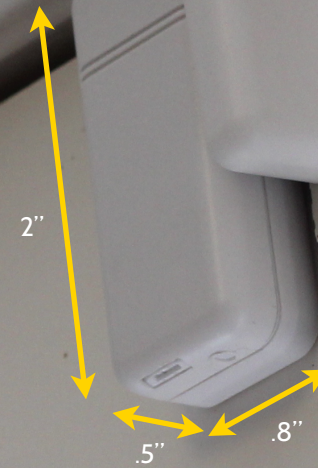

FEATURES

- Can be easily mounted on doors or windows with included adhesive
- Alerts IQ Panel if moved more than 1"
- Can be programmed as "Safety Sensor" for medicine cabinets, chemical storage, safes or storage closets
- Using Alarm.com you can get a text if your door or window is left open
- Create automation rules like "turn on light when door is opened" or "adjust thermostat if window left open"
- The built-in tamper switch triggers an alert if the cover is removed
- Create custom names for each sensor, determine unique chime type, choose voice prompts on or off

ALSO COMES IN:

POWERFULLY SMALL