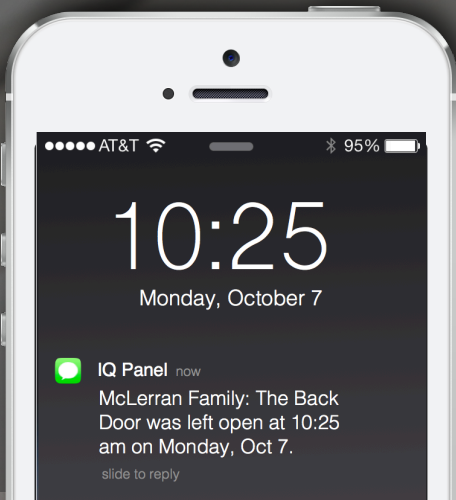

FEATURES

- Can be easily mounted on doors or windows with included adhesive
- Alerts IQ Panel if moved more than 1"
- Can be programmed as "Safety Sensor" for medicine cabinets, chemical storage, safes or storage closets
- Using Alarm.com you can get a text if your door or window is left open
- Create automation rules like "turn on light when door is opened" or "adjust thermostat if window left open"
- The built-in tamper switch triggers an alert if the cover is removed
- Create custom names for each sensor, determine unique chime type, choose voice prompts on or off

ALSO COMES IN:

POWERFULLY SMALL