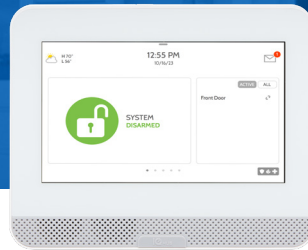

One Platform. Every Application.

IQ4 NS
NO SCREEN

IQ4 HUB
COST-EFFECTIVE

IQ4 PANEL 4
FLAGSHIP

Comparison Chart

	IQ4 NS	IQ4 HUB	IQ4 PANEL 4
Hardware			
7" Touchscreen		✓	✓
8-Core CPU	✓	✓	✓
LTE & WiFi Dual-Path Communication Built In	✓	✓	✓
Dual SRF (PowerG plus 1 legacy SRF: 319.5 or 345 or 433)			✓
Single SRF (Choose from PowerG or 319.5 or 345 or 433)	✓	✓	✓
Z-Wave Plus (800 Series)	✓	✓	✓
Bluetooth Disarming	✓	✓	✓
Music Streaming	✓	✓	✓
Microphones		1	3, with echo cancellation
8MP Panel Camera with Flex Tilt			✓
Panel Glass Break Detector			✓
Panel Motion Detector			✓
24-Hour Lithium Polymer Backup Battery Pre-installed			✓
Smart Mount Installation	✓	✓	✓
Compatible with IQ Base	✓	✓	✓
Option for Black Housing			✓
Software			
Live View, Live Answer Doorbell & Cameras		✓	✓
Weather on Home Screen		✓	✓
Photo Frame Screen Saver		✓	✓
Full Alarm.com Integration	✓	✓	✓
Security			
Speakers	One 2 Watt	One 4-Watt	Four 4-Watt
85dB Siren	✓	✓	✓
128 Zones	✓	✓	✓
4 Partitions	✓	✓	✓
Up to 242 User Codes	✓	✓	✓
Encrypted Sensors	✓	✓	✓
Hardwired Support	✓	✓	✓
2-Way Voice			✓
Residential Certifications (UL 1023, 985)	✓	✓	✓
Commercial Certifications (UL 2610)	✓	✓	✓